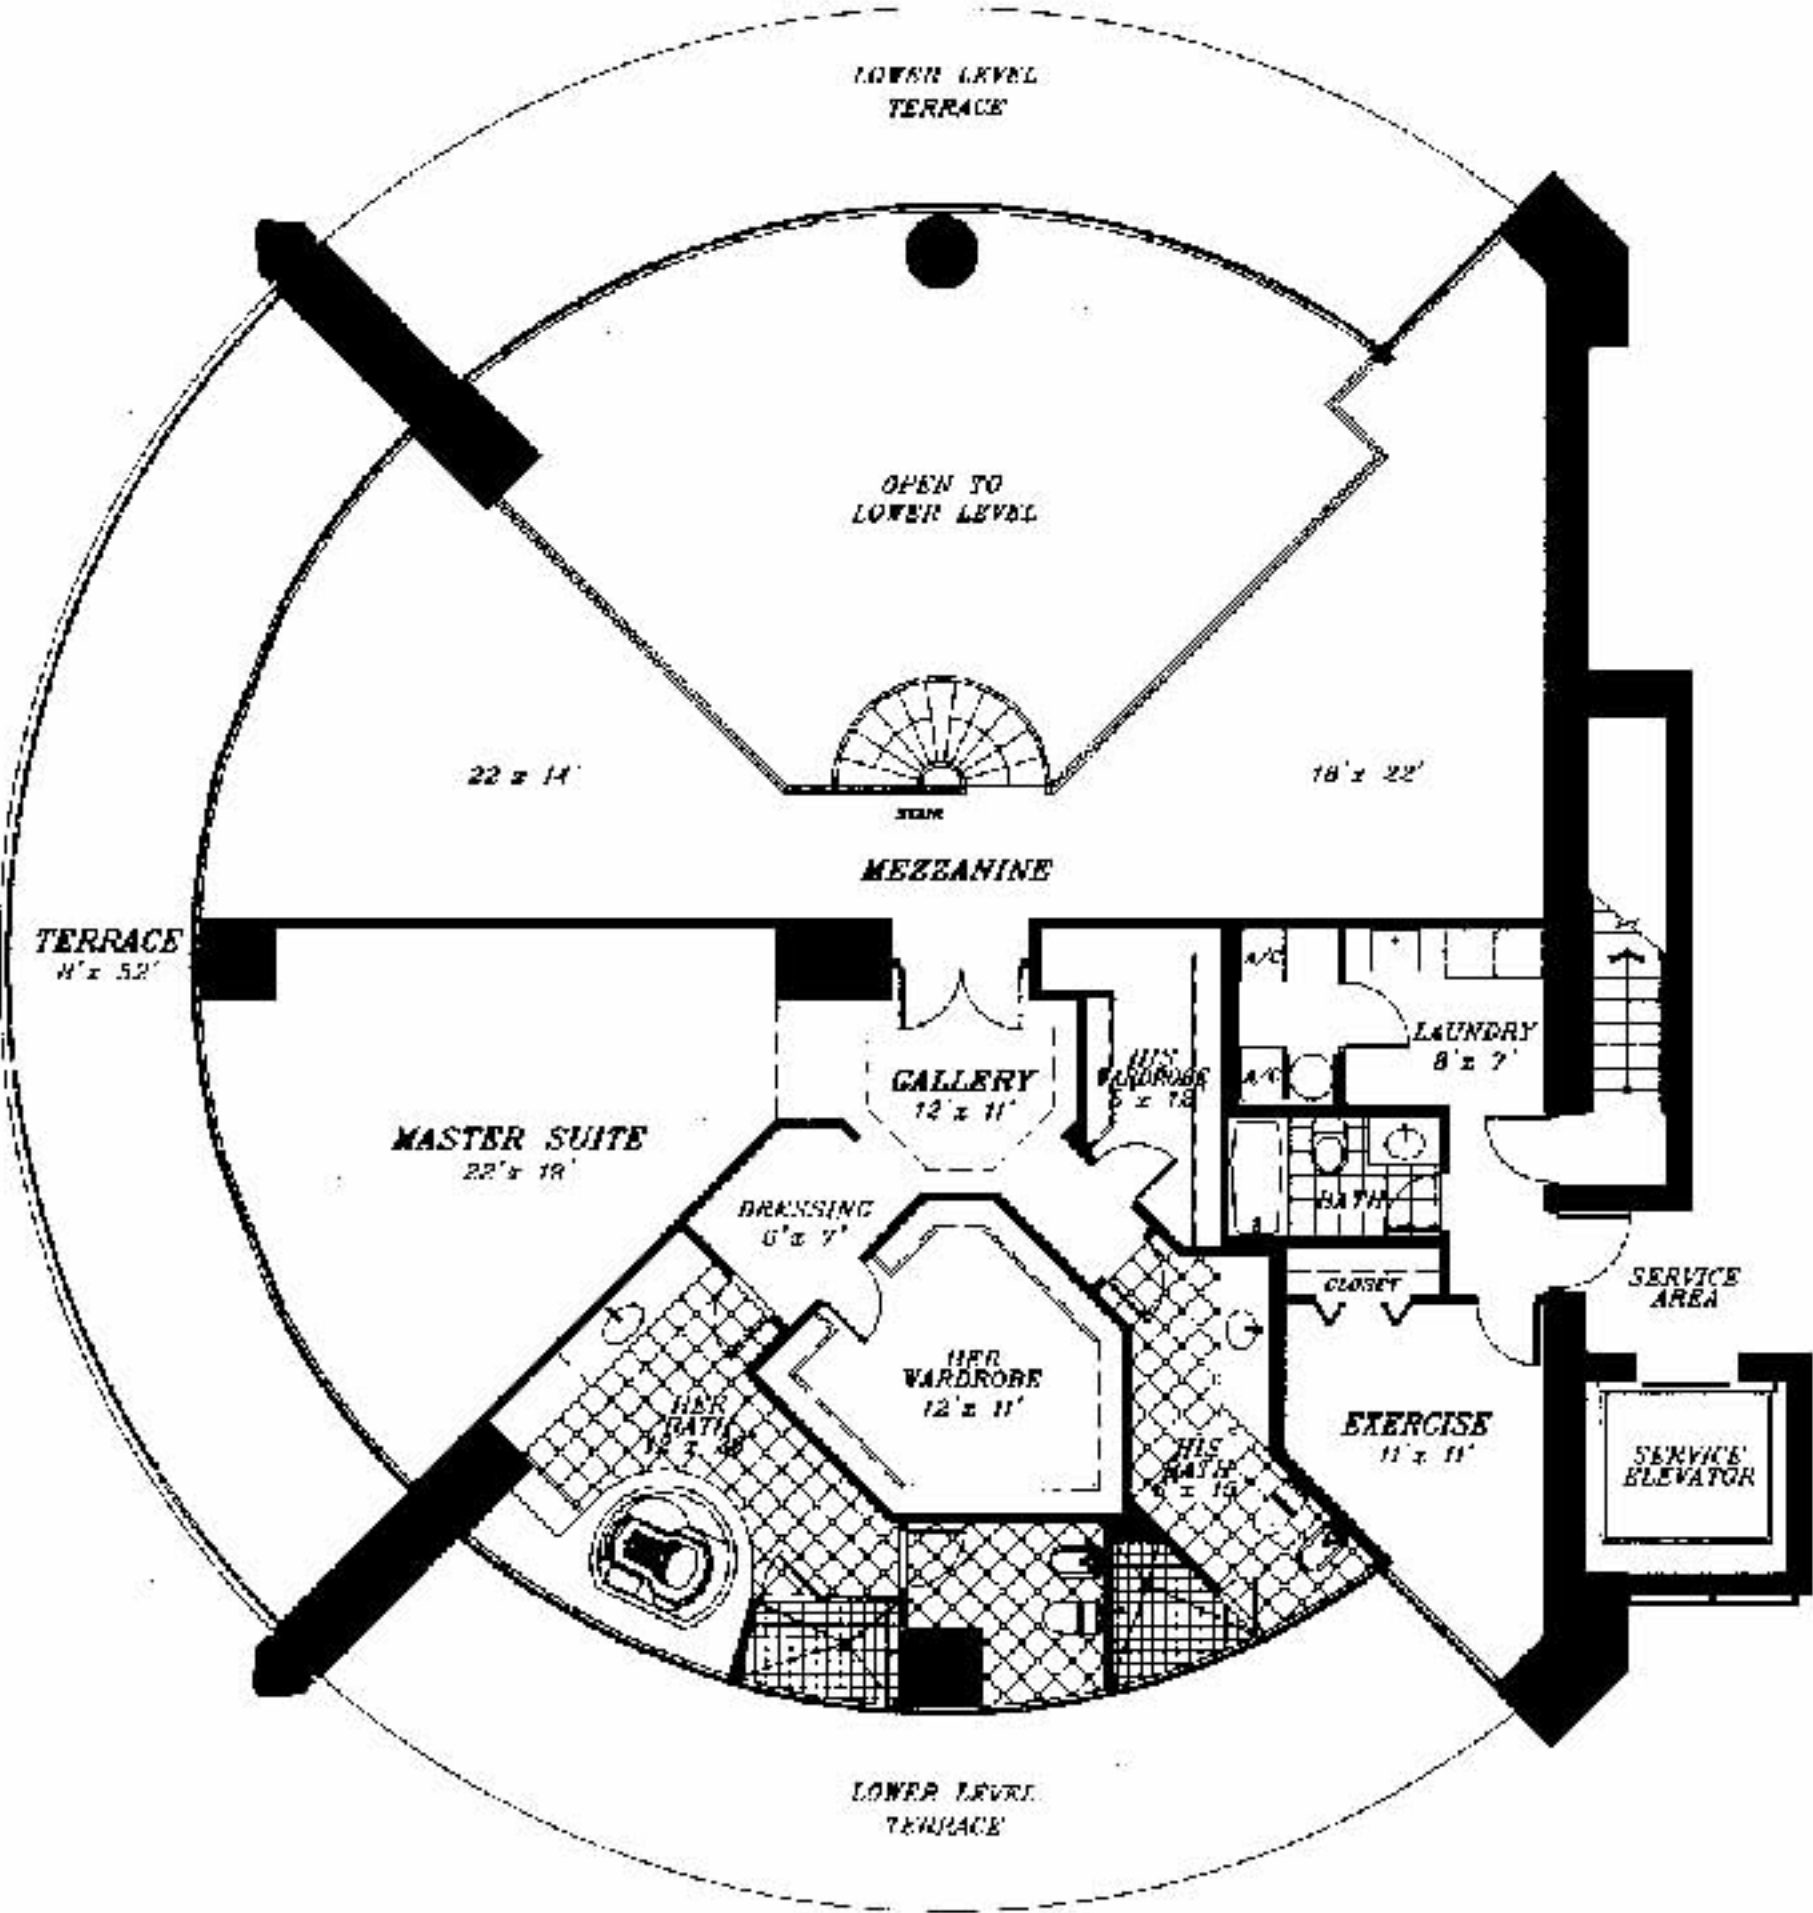

LOWER LEVEL

LOWER LEVEL
TERRACE

OPEN TO
LOWER LEVEL

22' x 14'

18' x 22'

MEZZANINE

TERRACE
11' x 52'

MASTER SUITE
22' x 19'

GALLERY
12' x 11'

LAUNDRY
8' x 7'

DRESSING
6' x 7'

HIS WARDROBE
12' x 11'

EXERCISE
11' x 11'

SERVICE
AREA

SERVICE
ELEVATOR

LOWER LEVEL
TERRACE

UPPER LEVEL